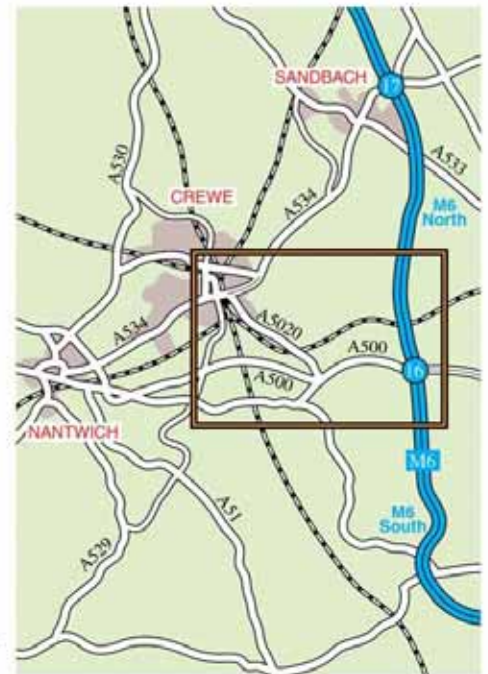

Gresty Road
 Crewe
 Cheshire
 CW2 6EH
 Tel: 01270 847600
 Fax: 01270 847601

By Car

Unipart Rail is only a 10 minute drive from Junction 16 of the M6 motorway. Initially follow signs for Crewe, then as shown.

By Rail, Crewe Station

Unipart Rail is only a 10 minute walk from Crewe station. Firstly turn left out of the station along the A534. Turn left onto Gresty Road and you will see the stadium ahead of you. Walk past the stadium carry on down past the large car park. The entrance to Unipart Rail is between two low buildings on the left.

How to find us....

Locator Map →